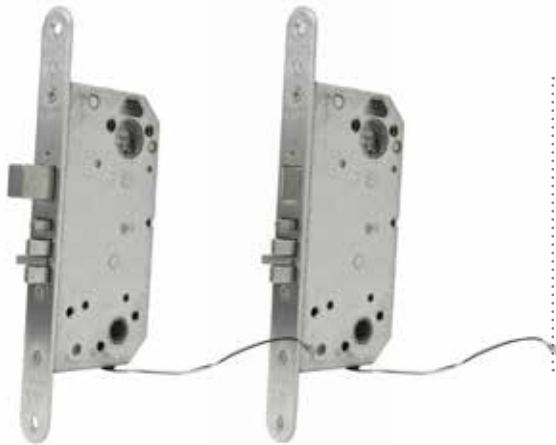

### Handing

Door code	Lock code
LH	L
RR	
RH	R
LR	

# SALTO LOCKS SCANDINAVIAN MORTISE LOCKS

The XS4 Scandinavian mortise lock LS5N15 is specially designed to meet all the needs you can have. This is a mortise lock with latch and deadbolt with panic function that also includes door detector and deadbolt detector in order to monitorize all the status of the door and the lock anytime in combination with SALTO devices. This is the most complete and versatile mortise lock that can give much more.

### MAIN CHARACTERISTICS:

- Lock case, latch and deadbolt made of steel.
- SS standards specially designed for XS4 NORDIC Scandinavian escutcheon and SALTO XS4 GEO NORDIC Scandinavian standard cylinder range.
- Back set 50mm.
- Round front plate 22mm.
- Scandinavian oval and round type cylinder compatible.
- Built in door detector and privacy detector as optional to monitor the door status without any additional hardware.
- Panic function for a greater security. The deadbolt is retrieved if the inside handle is pulled down to allow the exit.
- Self-locking latch lock.
- Equipped with auxiliary latch (anti-card system) to prevent unwanted intrusions.
- High security lock for interior and exterior Scandinavian standard doors.
- Latch bolt for wooden and steel doors.
- For opening turn the lever handle down and retract the latch to the opening position.
- Mortise lock no reversible. Please refer to the handing picture below
- Highest certifications compliant (60 minute fire test) EN1634-1.