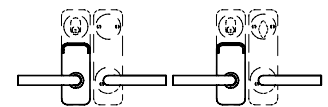

SALTO LOCKS SCANDINAVIAN MORTISE LOCKS

The XS4 Scandinavian mortise lock LS5N15 is specially designed to meet all the needs you can have. This is a mortise lock with latch and deadbolt with panic function that also includes door detector and deadbolt detector in order to monitorize all the status of the door and the lock anytime in combination with SALTO devices. This is the most complete and versatile mortise lock that can give much more.

MODEL LS5N15

MAIN CHARACTERISTICS:

- Lock case, latch and deadbolt made of steel.
- SS standards specially designed for XS4 NORDIC Scandinavian escutcheon and SALTO XS4 GEO NORDIC Scandinavian standard cylinder range.
- Back set 50mm.
- Round front plate 22mm.
- Scandinavian oval and round type cylinder compatible.
- Built in door detector and privacy detector as optional to monitor the door status without any additional hardware.
- Panic function for a greater security. The deadbolt is retrieved if the inside handle is pulled down to allow the exit.
- Self-locking latch lock.
- Equipped with auxiliary latch (anti-card system) to prevent unwanted intrusions.
- High security lock for interior and exterior Scandinavian standard doors.
- Latch bolt for wooden and steel doors.
- For opening turn the lever handle down and retract the latch to the opening position.
- Mortise lock no reversible. Please refer to the handing picture below
- Highest certifications compliant (60 minute fire test) EN1634-1.

SALTO Application recommended

- XS4 Original
  - Sx451 escutcheons
  - Sx454 escutcheons
  - Sx455 escutcheons
  - Sx651 escutcheons
  - Sx654 escutcheons
  - Sx655 escutcheons
- XS4 Mini
  - Sx151 escutcheons
  - Sx154 escutcheons
  - Sx161 escutcheons
  - Sx171 escutcheons

Handing

Door code	Lock code
LH	L
RR	
RH	R
LR