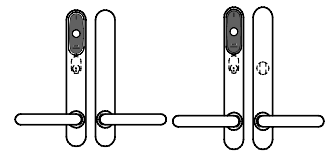

SALTO LOCKS SCANDINAVIAN MORTISE LOCKS

The XS4 Scandinavian mortise lock LS5N15 is specially designed to meet all the needs you can have. This is a mortise lock with latch and deadbolt with panic function that also includes door detector and deadbolt detector in order to monitorize all the status of the door and the lock anytime in combination with SALTO devices. This is the most complete and versatile mortise lock that can give much more.

MODEL LS5N15

MAIN CHARACTERISTICS:

- Lock case, latch and deadbolt made of steel.
- SS standards specially designed for XS4 NORDIC Scandinavian escutcheon and SALTO XS4 GEO NORDIC Scandinavian standard cylinder range.
- Back set 50mm.
- Round front plate 22mm.
- Scandinavian oval and round type cylinder compatible.
- Built in door detector and privacy detector as optional to monitor the door status without any additional hardware.
- Panic function for a greater security. The deadbolt is retrieved if the inside handle is pulled down to allow the exit.
- Self-locking latch lock.
- Equipped with auxiliary latch (anti-card system) to prevent unwanted intrusions.
- High security lock for interior and exterior Scandinavian standard doors.
- Latch bolt for wooden and steel doors.
- For opening turn the lever handle down and retract the latch to the opening position.
- Mortise lock no reversible. Please refer to the handing picture below
- Highest certifications compliant (60 minute fire test) EN1634-1.

SALTO Application recommended

- XS4 Original
  - Sx451 escutcheons
  - Sx454 escutcheons
  - Sx455 escutcheons
  - Sx651 escutcheons
  - Sx654 escutcheons
  - Sx655 escutcheons
- XS4 Mini
  - Sx151 escutcheons
  - Sx154 escutcheons
  - Sx161 escutcheons
  - Sx171 escutcheons

Handing

Door code	Lock code
LH	L
RR	
RH	R
LR