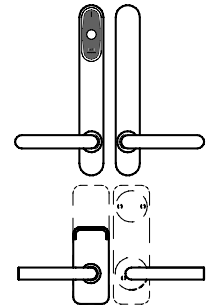

SALTO LOCKS SCANDINAVIAN MORTISE LOCKS

The XS4 Scandinavian mortise lock LS5N04 is specially designed for doors that need a Scandinavian mortise lock to work in combination with an electronic locking system based on escutcheon.

This is a reliable, robust and cost effective mortise lock that suits the basic needs of a locking system.

MODEL LS5N04

MAIN CHARACTERISTICS:

- Lock case, latch made of steel.
- SS standards specially designed for XS4 NORDIC Scandinavian escutcheon.
- Back set 50mm.
- Round front plate 22mm.
- Self-locking latch lock.
- Equipped with auxiliary latch (anti-card system) to prevent unwanted intrusions.
- High security lock for interior and exterior Scandinavian standard doors.
- Latch bolt for wooden and steel doors.
- Mortise lock no reversible. Please refer to the handing picture below
- Highest certifications compliant (60 minute fire test) EN1634-1.

SALTO Application recommended

- XS4 Original
  - Sx450 escutcheons
  - Sx650 escutcheons
- XS4 Mini
  - Sx150 escutcheons
  - Sx160 escutcheons
  - Sx170 escutcheons

Handing

Door code	Lock code
LH	L
RR	
RH	R
LR