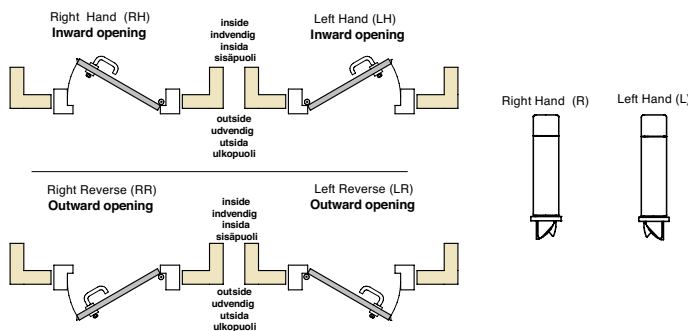

Handing

Door code	Lock code
LH	L
RR	
RH	R
LR