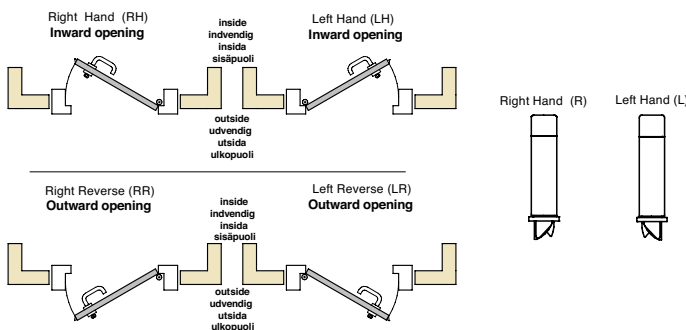

Handing

Due to the mechanical and operational characteristics of this mortise lock it causes some exit limitation and should be install knowing how to operate it.

Door code	Lock code
LH	L
RR	
RH	R
LR