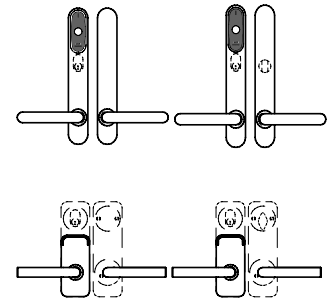

SALTO Application recommended

- XS4 Original
  - Sx451 escutcheons
  - Sx454 escutcheons
  - Sx455 escutcheons
  - Sx651 escutcheons
  - Sx654 escutcheons
  - Sx655 escutcheons
- XS4 Mini
  - Sx151 escutcheons
  - Sx154 escutcheons
  - Sx161 escutcheons
  - Sx171 escutcheons