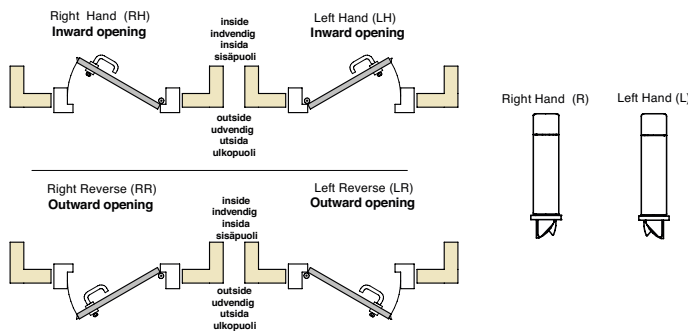

Handing

Door code	Lock code
LH	L
RR	
RH	R
LR