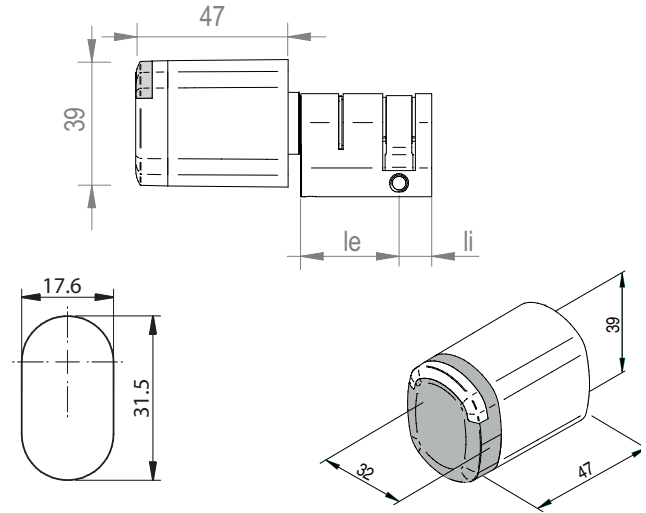

ID TECHNOLOGIES:

MIFARE:*	•
BLE Smart:	•
NFC:	•
Legic:**	—
HID iCLASS® Seos:	•
Picopass:	—
i-Button:	—

* MIFARE® (DESFire EV2, Plus, Ultralight C, Classic - ISO/IEC 14443)
** Legic Prime and Legic Advant

TECHNOLOGY PLATFORMS:

SALTO SPACE:

Smile - Selfprogrammable	—
ROM:	—
SVN data-on-card:	•
SALTO Wireless RFnet enabled:	—
SALTO Wireless BLUEnet enabled:	•

SALTO KS:

SALTO KS:	•

SALTO SALLIS:

SALLIS:	—

OPENING MODES:

Standard:	•
Office mode:	•
Timed office:	•
Automatic opening:	•
Automatic opening + office	•
Toggle:	•
Timed Toggle:	•
Amok mode:	—
Exit leaves open mode:	—

OPTIONS:

READER COLOUR:

Black:	•
White:	•

FINISHES:

Satin chrome	•
Polished chrome	•
PVD bright brass type	•
PVD satin brass type	•
Satin chrome black	•
BioCote® (Satin chrome)	•

¹ depending on the programming mode