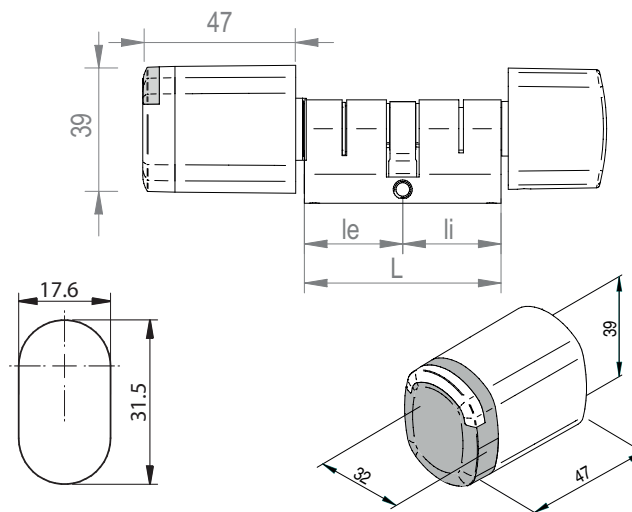

OPENING MODES:

Standard:	•
Office mode:	•
Timed office:	•
Automatic opening:	•
Automatic opening + office	•
Toggle:	•
Timed Toggle:	•
Amok mode:	—
Exit leaves open mode:	—

OPTIONS:

READER COLOUR:

Black:	•
White:	•

FINISHES:

Satin chrome	•
Polished chrome	•
PVD bright brass type	•
PVD satin brass type	•
Satin chrome black	•
BioCote® (Satin chrome)	•

¹ depending on the programming mode