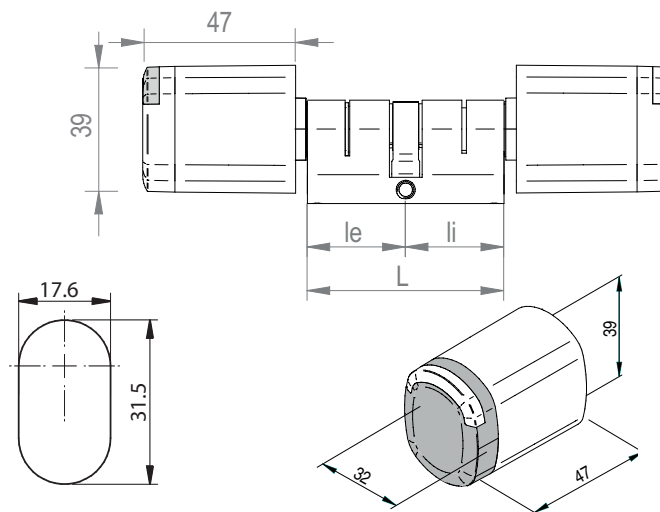

TECHNICAL DRAWING:

ID TECHNOLOGIES:

MIFARE:*	•
BLE Smart:	•
NFC:	•
Legic:**	—
HID iCLASS® Seos:	•
Picopass:	—
i-Button:	—

* MIFARE® (DESFire EV2, Plus, Ultralight C, Classic - ISO/IEC 14443)
** Legic Prime and Legic Advant

TECHNOLOGY PLATFORMS:

SALTO SPACE:

Smile - Selfprogrammable	—
ROM:	—
SVN data-on-card:	•
SALTO Wireless RFnet enabled:	—
SALTO Wireless BLUEnet enabled:	•

SALTO KS:

SALTO KS:	•

SALTO SALLIS:

SALLIS:	—

OPENING MODES:

Standard:	•
Office mode:	•
Timed office:	•
Automatic opening:	•
Automatic opening + office	•
Toggle:	•
Timed Toggle:	•
Amok mode:	—
Exit leaves open mode:	—

OPTIONS:

READER COLOUR:

Black:	•
White:	•

FINISHES:

Satin chrome	•
Polished chrome	•
PVD bright brass type	•
PVD satin brass type	•
Satin chrome black	•
BioCote® (Satin chrome)	•

¹ depending on the programming mode