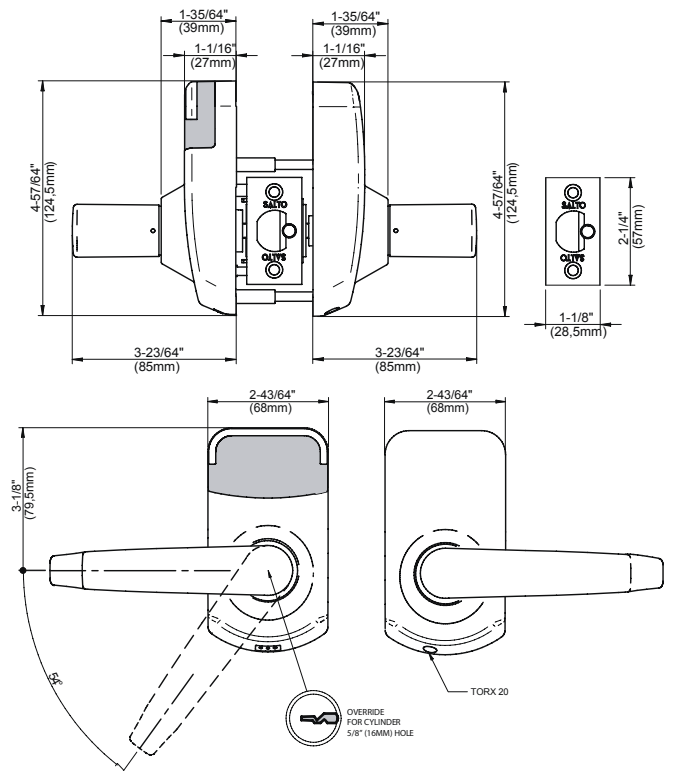

TECHNICAL DATA:

Housing dimensions (H x W x D):	124.5mm x 68mm x 27mm (4-57/64"x 2-43/64"x 1-1/16")
Weight:	1,5 kg
Handle rotation:	Max. 54°
Door thicknesses:	40 mm - 105 mm
Square spindles:	8 mm
Cylindrical latch compatible:	SALTO LC1K only (included)
Power source:	3 AA batteries (LR06 1,5V)
Mechanical key override with audit:	Optional (cylinder not included)
Number of openings	Up to 50.000
Maximum events on lock audit	2 250 (SVN standalone mode) 1 850 (SVN BLUenet mode) 1 450 (SALTO KS mode)
Temperature (without condensation):	- 0° / 50° 32°F to 122°F
Designed for:	Indoor use only
Certifications:	UL30C compliant CE, FCC/IC, IMDA, NCC, ACMA

SALTO KS:

SALTO KS:	•
-----------	---

SALTO SALLIS:

SALLIS:	—
---------	---

TECHNICAL DRAWING:

OPENING MODES:

Standard:	•
Office mode:	•
Timed office:	•
Automatic opening:	•
Automatic opening + office	•
Toggle:	•
Timed Toggle:	•
Amok mode:	—
Exit leaves open mode:	•
Pin code / Keypad:	—